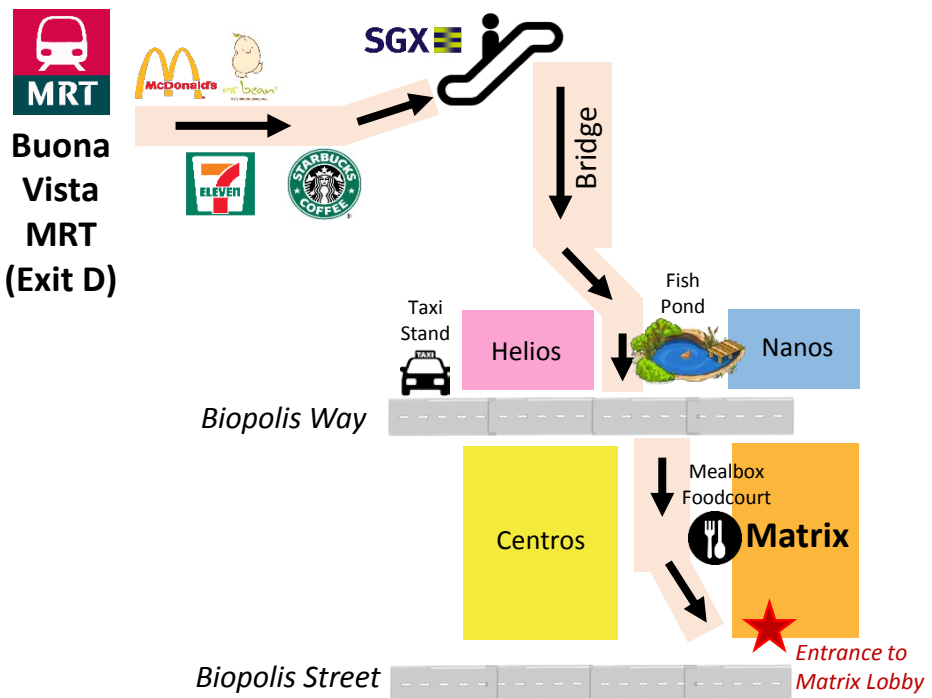

# Directions to Matrix, Biopolis from Buona Vista MRT

## Metropolis Building

1. Go to Exit D of Buona Vista MRT.
2. Once you exit, Turn left, and you will see Mcdonalds.
3. Walk straight and you will pass by Mr. Bean, 7 Eleven, Starbucks, and further down.
4. Nearer to the end, make a slight left turn, you see an escalator beside SGX. Take the escalator up.
5. Cross the bridge and walk straight towards the left.
6. You will then chance upon a fish pond, and then a small road.
7. Cross the small road, and the building on your left is the Matrix Building.
8. Walk straight down, you will pass by a Food court named 'Meal Box'.
9. Matrix Lobby is a few steps away from the Food court.